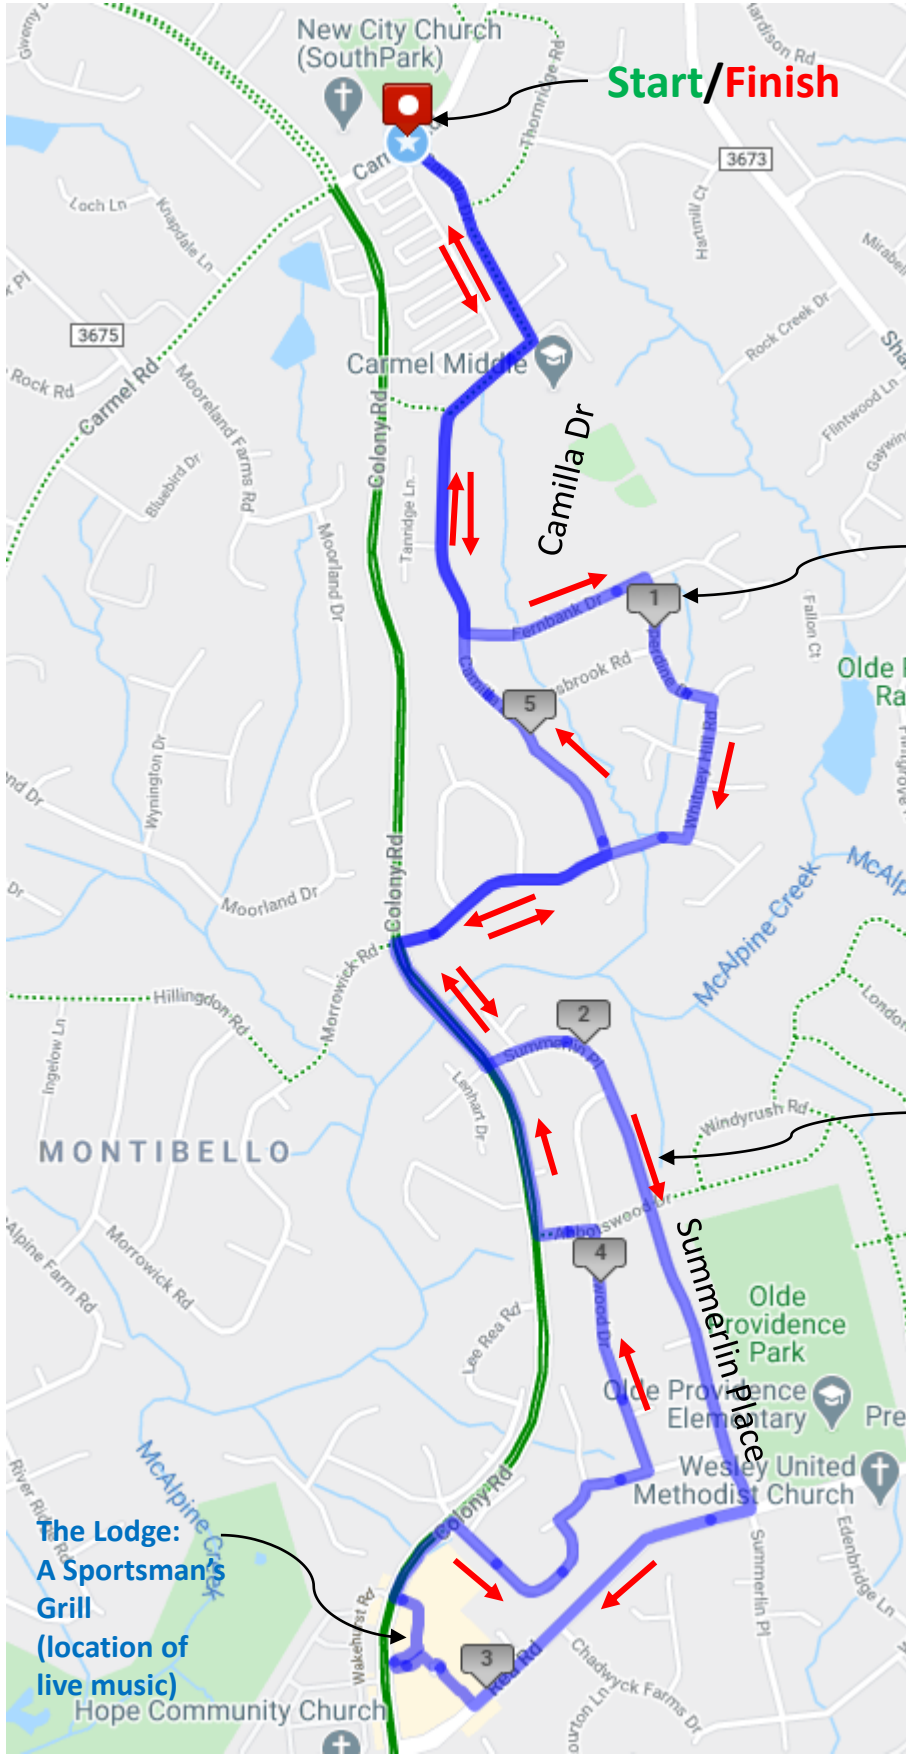

2020 Tour de Turns Walking Routes **Start/Finish** Address: 2365 Carmel Rd., Charlotte
For Emergencies, Call 911 - For Non-Emergencies, Call Lane Holbert 704-578-5148

**5.8 Mile Walking
Live Music Route
(follow the
Red Arrows)**

Mileage (typ.)

**Walker
Direction
& Route**

**The Lodge:
A Sportsman's
Grill
(location of
live music)**

Hope Community Church